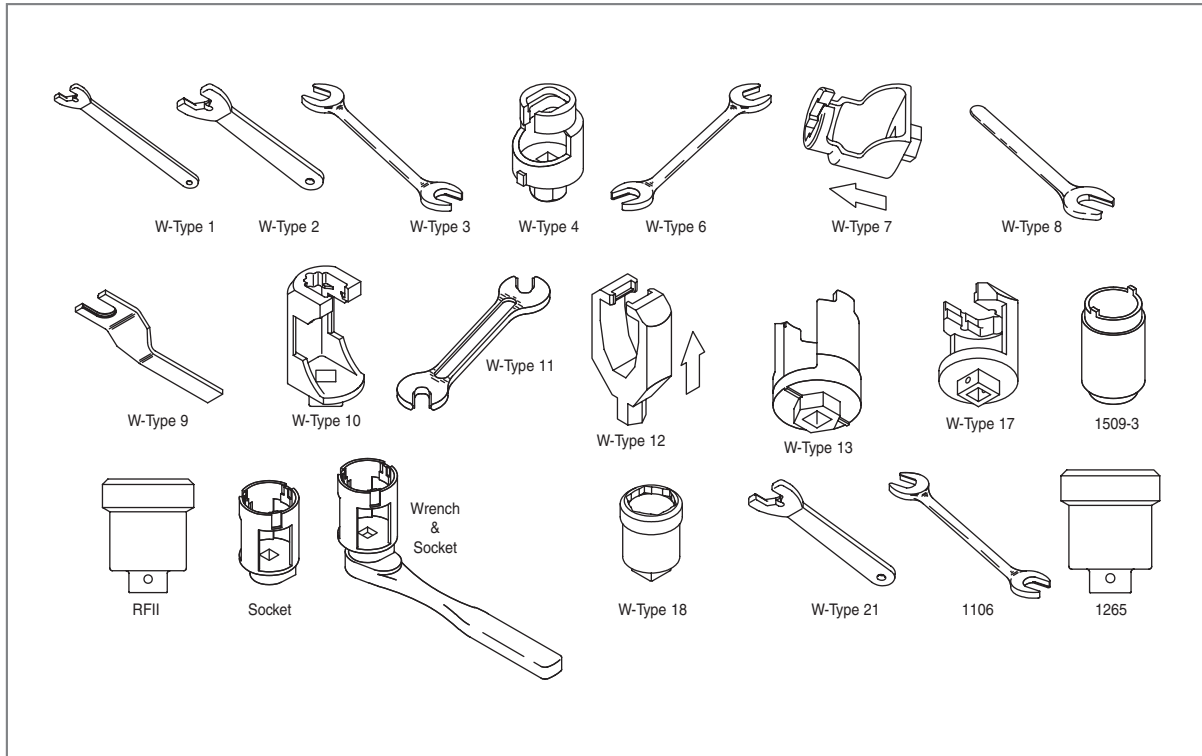

**D** Sprinkler Zubehör, Sprinkler Schlüssel

**F** Accessoires sprinkleur, Clé de montage

Art. Nr.	Wrench Type Sprinklerschlüssel Clé de Montage	Sprinkler Model
568721025	W-Type 1 Wrench	Model EC-25, Model ESFR-25
568721001	W-Type 2 Wrench	Model ESFR-1
568951001	W-Type 3 Wrench	Model BLVQ-QR, Series EC-14, Series EC-11, Model ELO SW-20 ECOH, Model ELO SW-24 ECOH, Model BV-20 QR, Model ELO-231 & ELO-231B, Model ELO-231 FRB, Model LD (Large Drop), Attic Series
568754001	W-Type 4 Wrench	Series EC-14, Series EC-11
560006387	W-Type 6 Wrench	Model TY-B, Model TY-FRB, Model SG, Model LF II, Model TY300-B, Model TY300-FRB
568504001	W-Type 7 Wrench [Recessed]	Model TY-B, Model TY-FRB, Model SG, Model CHEC, Model LF II, Series DS-1, Model TY300-B, Model TY300-FRB
568921001	W-Type 8 Wrench	Model Ultra K17, Model K17-231
560001849	W-Type 9 Wrench	Model TY-L, Model TY-FRL, Model SGQR, Model SG
560001948	W-Type 10 Wrench	Model TY-L, Model SGQR
564521001	W-Type 11 Wrench	Series Issue "D" Quartzoid, Series Issue "D" Stainless Steel
567981001	W-Type 12 Wrench	Model TY-FRL
560104118	W-Type 17 Wrench	Series DS-2
560001265	W-Type 18 Wrench	Model LFII
560001092	W-Type 19 Wrench	Model TY-L Recessed
560001106	W-Type 20 Wrench	Model CC1
560010686	W-Type 21 Wrench	Model ESFR-17
1093	1093	Model BV-20 QR
1099	1099	Model BV-QR, Model BV-EC QR
1106	1106	Model BV-QR, Model A, Model H, Attic Series, Window (WS) Series, Model CC1
1122	1122	Model H
1265	1265	Model ELOC
560015093	1509-3 Institutional Wrench	Model TFP PH2, Model TFP PH5, Model TFP Max
560001075	RFII Wrench	Series RFII, Series DS-C, Series DS-CEC
560004947	Wrench (Socket Only)	Model LFII
560004948	Socket/Ratchet Wrench	Model LFII
560004300	Cover Removal Tool	Model LFII Protective Cover Removal Tool